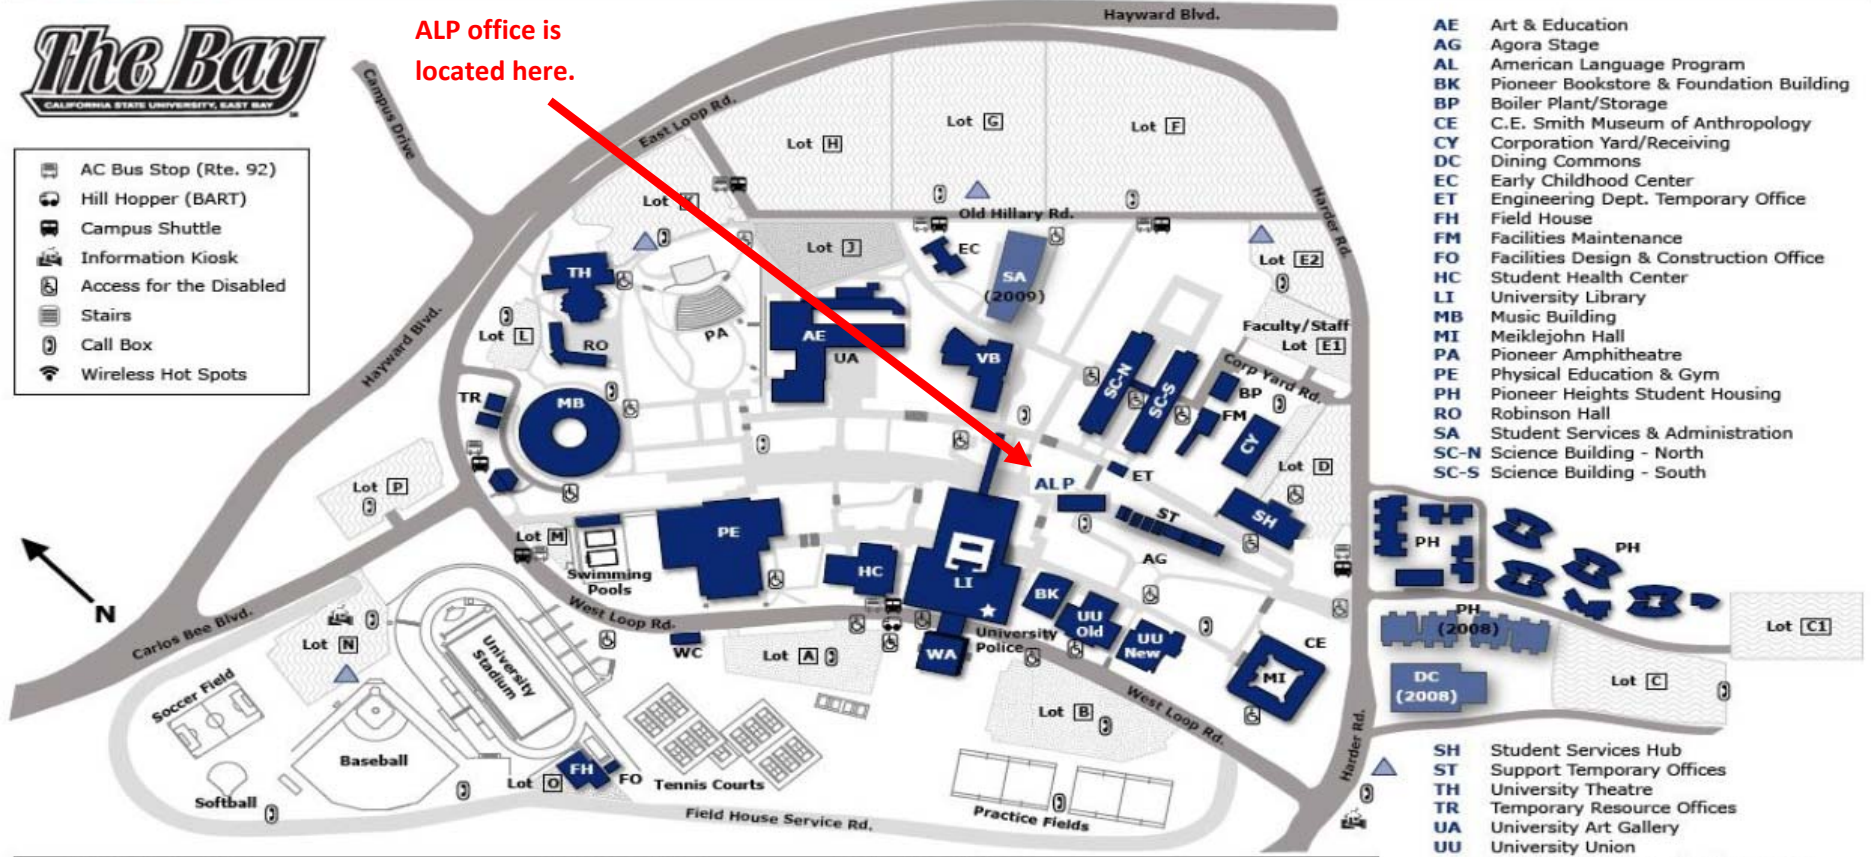

# CSUEB HAYWARD HILLS CAMPUS MAP

ALP office is located here.

- AC Bus Stop (Rte. 92)
- Hill Hopper (BART)
- Campus Shuttle
- Information Kiosk
- Access for the Disabled
- Stairs
- Call Box
- Wireless Hot Spots

- AE Art & Education
- AG Agora Stage
- AL American Language Program
- BK Pioneer Bookstore & Foundation Building
- BP Boiler Plant/Storage
- CE C.E. Smith Museum of Anthropology
- CY Corporation Yard/Receiving
- DC Dining Commons
- EC Early Childhood Center
- ET Engineering Dept. Temporary Office
- FH Field House
- FM Facilities Maintenance
- FO Facilities Design & Construction Office
- HC Student Health Center
- LI University Library
- MB Music Building
- MI Meiklejohn Hall
- PA Pioneer Amphitheatre
- PE Physical Education & Gym
- PH Pioneer Heights Student Housing
- RO Robinson Hall
- SA Student Services & Administration
- SC-N Science Building - North
- SC-S Science Building - South
- SH Student Services Hub
- ST Support Temporary Offices
- TH University Theatre
- TR Temporary Resource Offices
- UA University Art Gallery
- UU University Union
- VB Valley Business & Technology Center
- WA Warren Hall/Administration
- WC Welcome Center for Future Students

- GENERAL PARKING (Decal or Day Permit only) Lots D, E2, F, G, H, K, N, P
- FACULTY/STAFF PARKING Lots A, B, D, E1, F, J, L, M, O Students & Visitors after 5 p.m. with permit
- HOUSING PARKING Lots C, C1 - Residents Only Per Day Permit Dispensers Cost \$3.50 (\$5, \$1, Quarters, Dimes, Nickels)
- METERED PARKING Lot K (10-hour limit); portions of Lot D and West Loop Rd. (1-hour limits)
- SPACES FOR THE DISABLED Lots A through G, J through M, O, Music Bldg., and West Loop Rd.